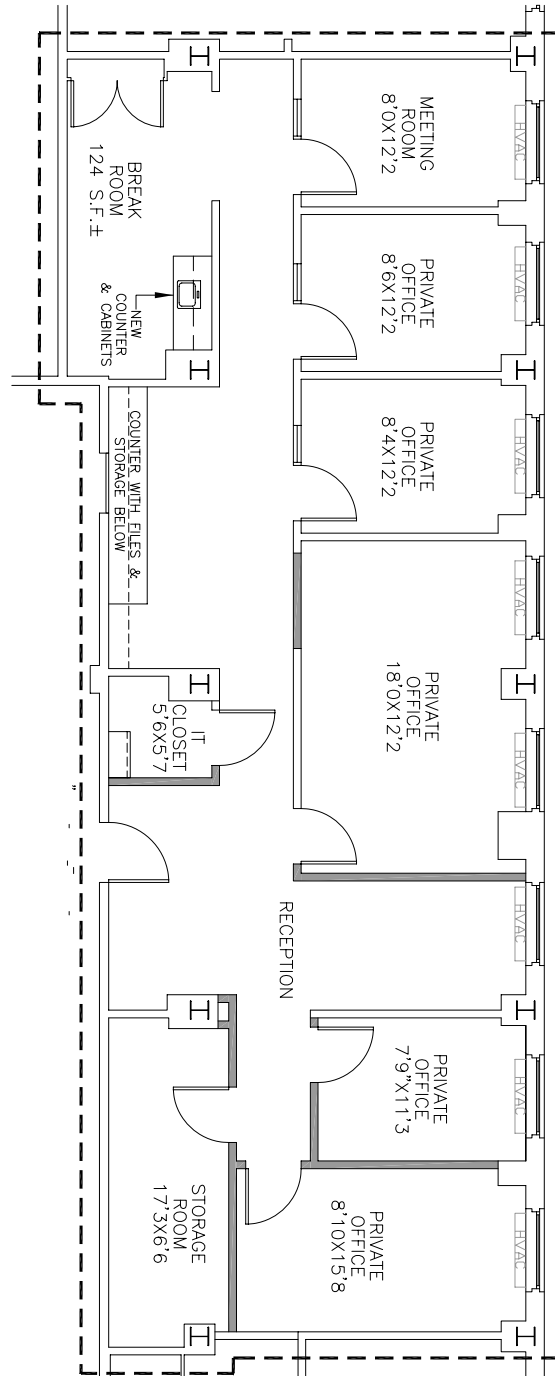

THE SAUNDERS BUILDING

Boston's Business Landmark

20 Park Plaza • Boston, MA 02116

Suite #628
Approx. 2,100 RSF

SAUNDERS Est. 1898
REAL ESTATE

Connect@dlsaunders.com • 617-426-4000, Ext. 757
www.SaundersRealEstateBoston.com