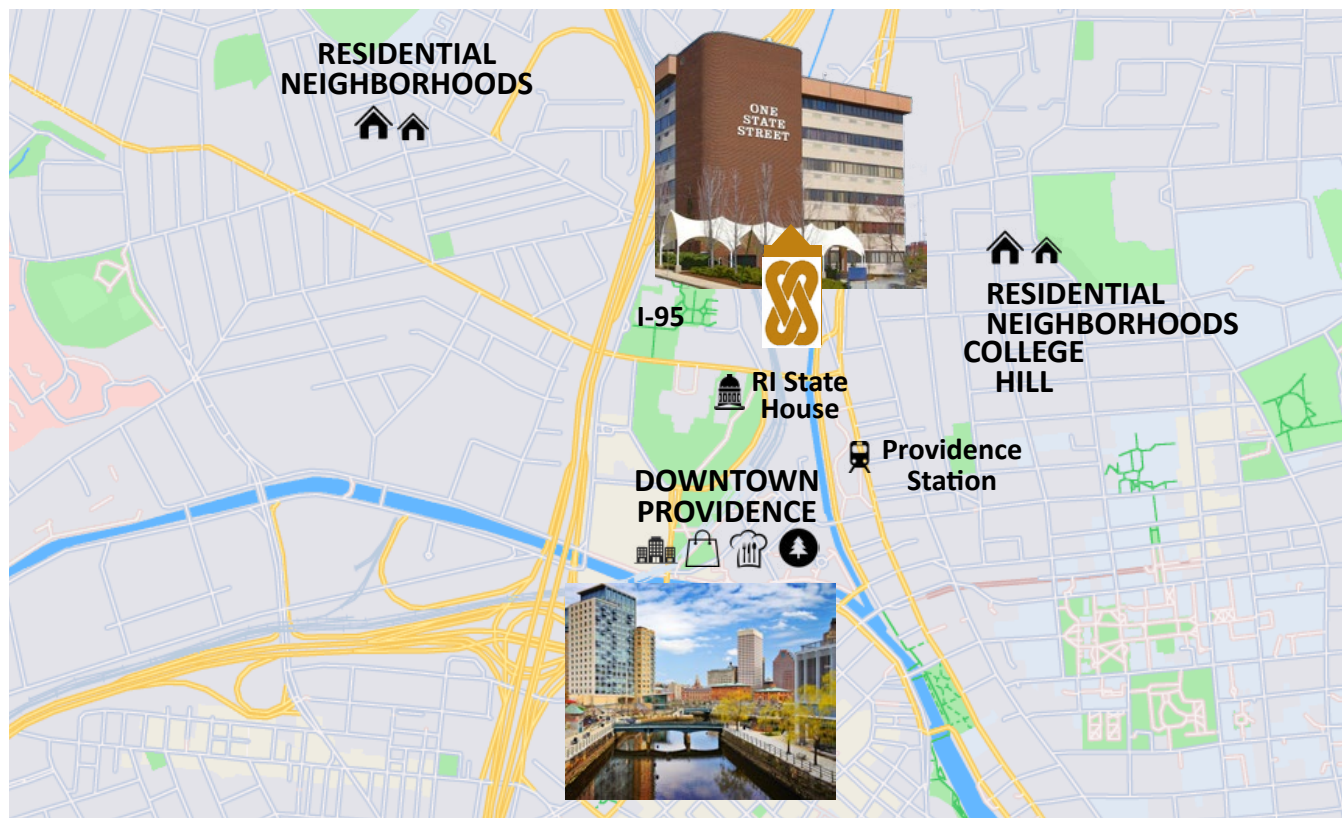

# One State Street

PROVIDENCE, RI

One State Street is a professional office building in a park-like setting with beautiful landscaping, onsite parking, secure access, and a marble & granite entryway. Located directly across from the Rhode Island State House, the building is in walking distance to all the shops, restaurants and services Downtown Providence has to offer. Convenient access to Commuter Rail, Amtrak, bus lines, I-95 and other major highways.

Well rated by Walk Score®:

**“VERY WALKABLE”** and **“VERY BIKEABLE”** with **“EXCELLENT TRANSIT.”**

**Amenities** | RI State House Location | State House & City Views | Marble & Glass Entryway | Onsite Parking | Park-like Setting | Marble Restrooms | Air Conditioning | 24/7 Property Management | 24/7 Secure Access | Near Shops & Restaurants of Downtown Providence | Direct Access to I-95 & Amtrak Station

# In the Center of It All

## ONE STATE STREET, PROVIDENCE RI

**One State Street** is located at the crossroads of Downtown & Residential Providence, in walking distance to the RI State House, government agencies, and all the shops, restaurants, office buildings, parks and hotels of Downtown Providence. The building offers convenient access to I-95 and other major highways, as well as Amtrak station & commuter rail. Rated “Very Walkable” and “Very Bikeable” with “Excellent Transit” on Walkscore.com.