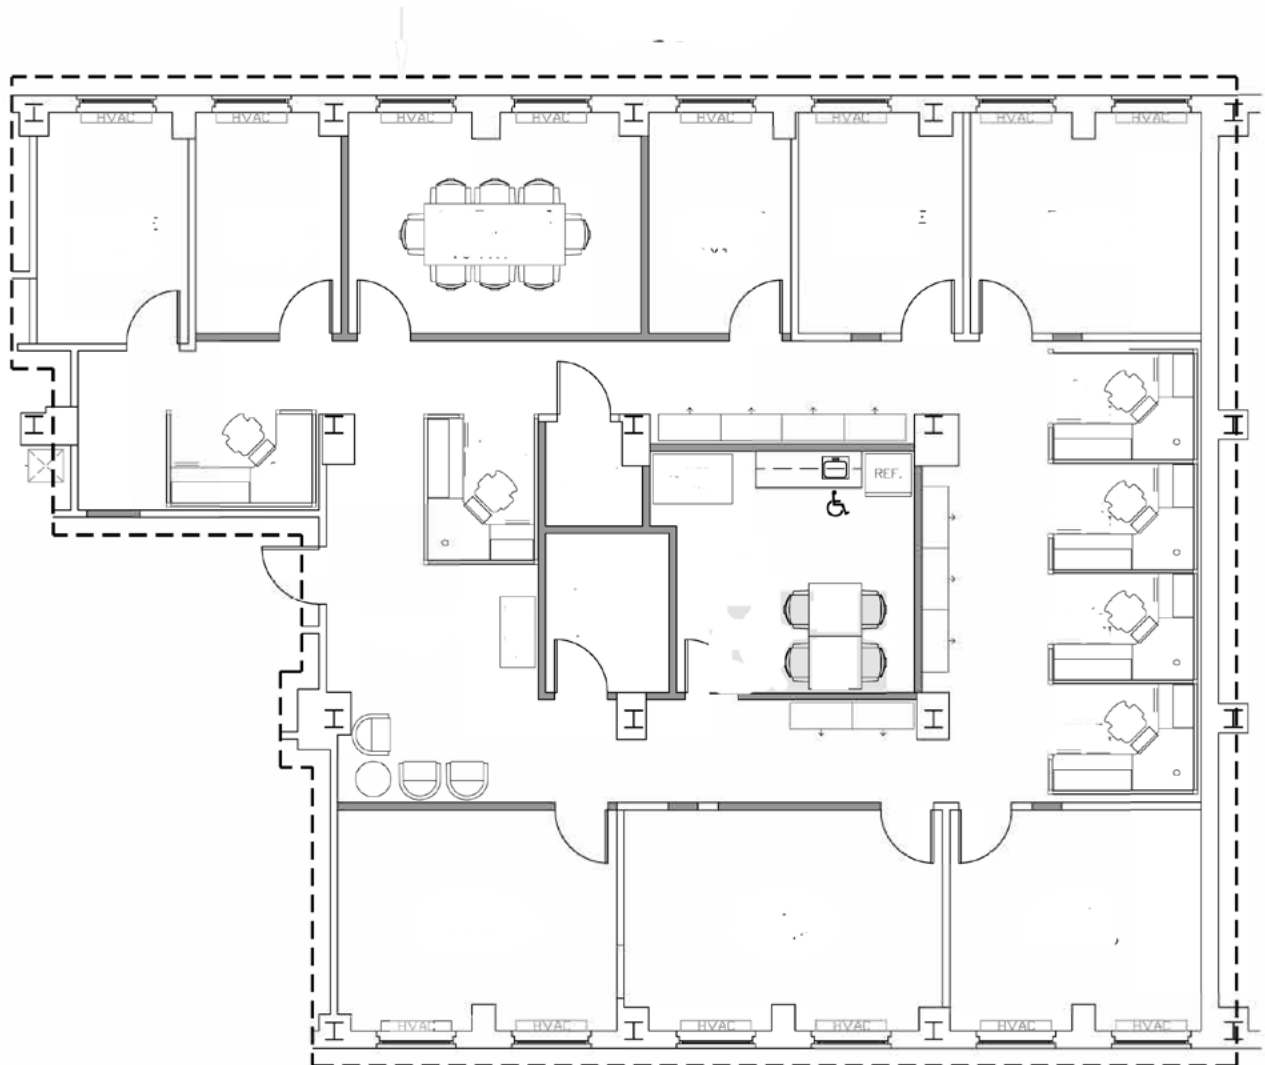

THE SAUNDERS BUILDING

Boston's Business Landmark

20 Park Plaza • Boston, MA 02116

SAUNDERS Est. 1898
REAL ESTATE

Connect@dlsaunders.com • 617-426-4000, Ext. 757
www.SaundersRealEstateBoston.com