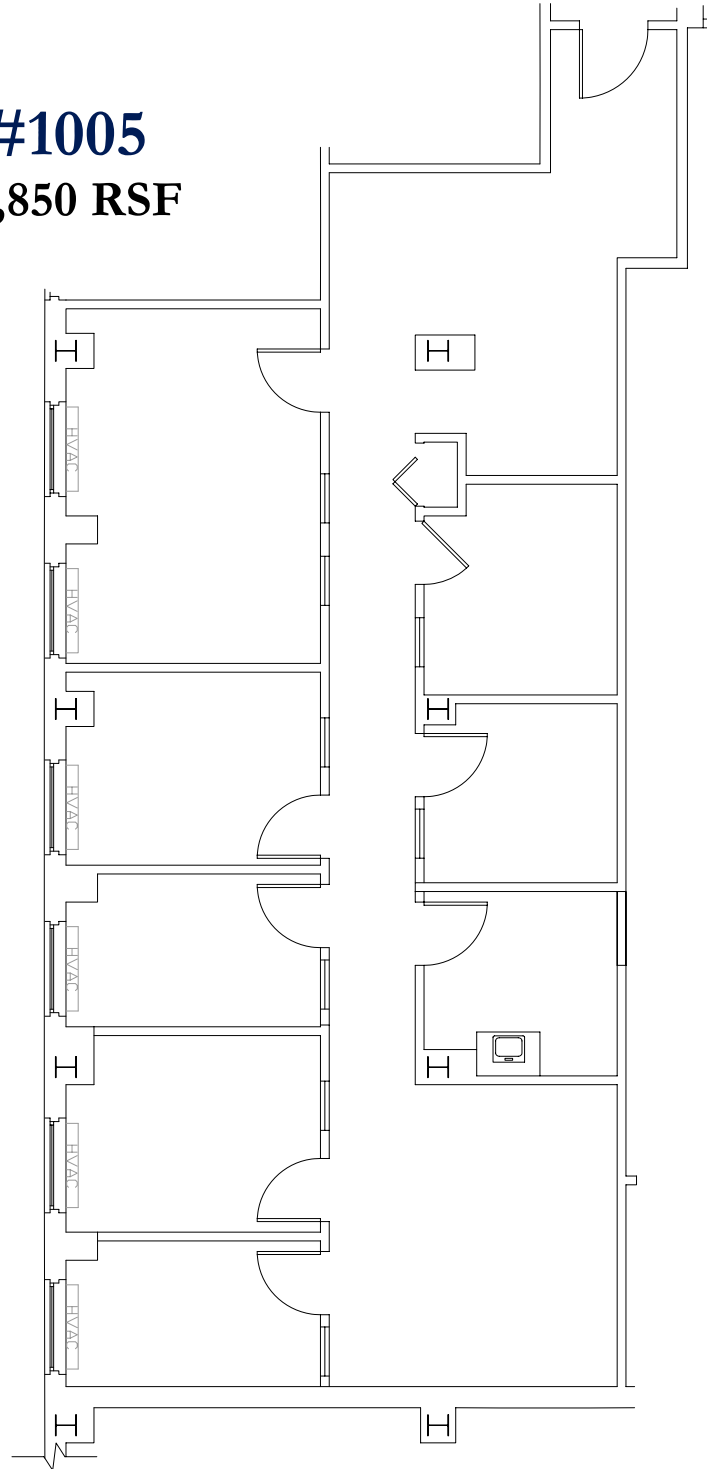

THE SAUNDERS BUILDING

Boston's Business Landmark

20 Park Plaza • Boston, MA 02116

Suite #1005
Approx. 1,850 RSF

SAUNDERS Est. 1898
REAL ESTATE