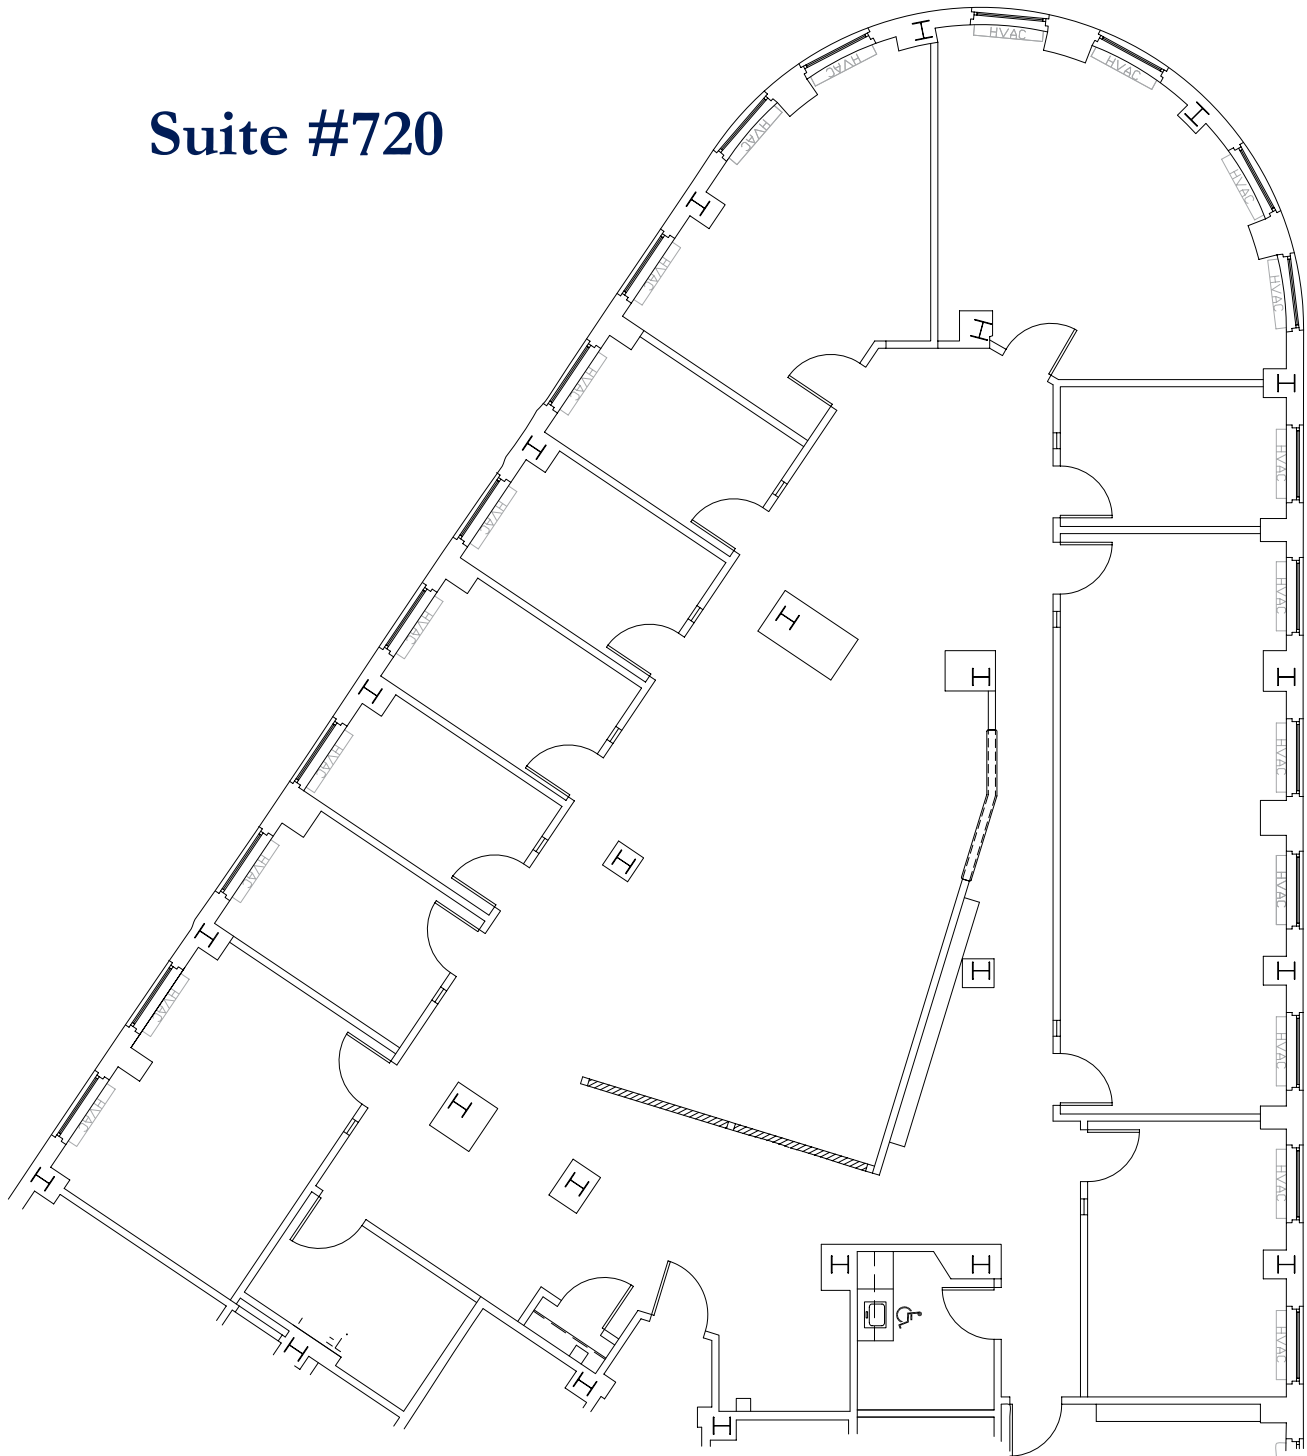

# THE SAUNDERS BUILDING

**Boston's Business Landmark**

20 Park Plaza • Boston, MA 02116

**Suite #720**

**SAUNDERS** Est. 1898  
REAL ESTATE

Connect@dlsaunders.com • 617-426-4000, Ext. 757  
www.TheSaundersBuilding.com www.ParkPlazaExecCentre.com